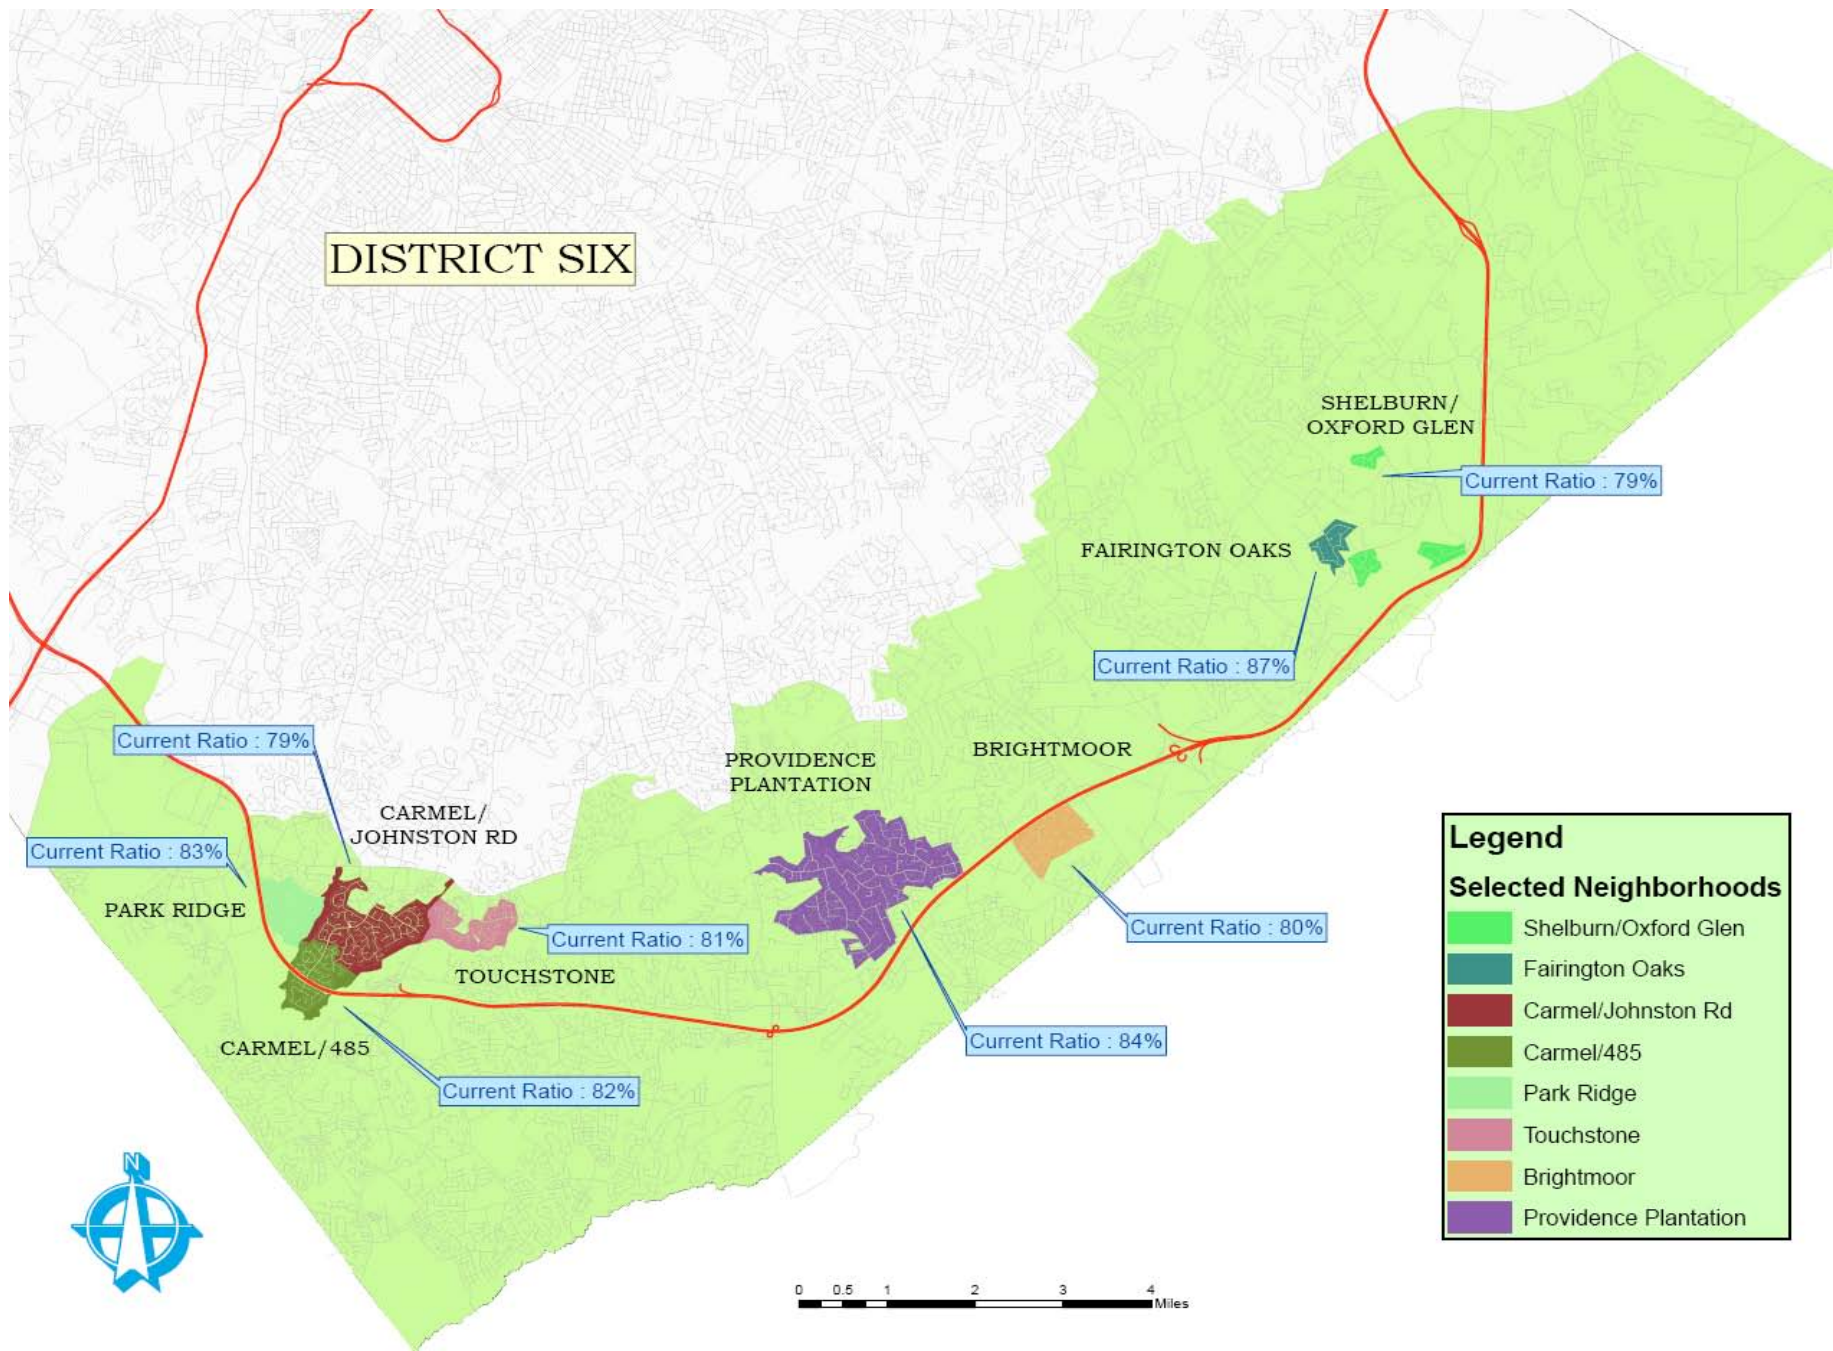

# DISTRICT SIX

**Legend**

**Selected Neighborhoods**

- Shelburn/Oxford Glen
- Fairington Oaks
- Carmel/Johnston Rd
- Carmel/485
- Park Ridge
- Touchstone
- Brightmoor
- Providence Plantation