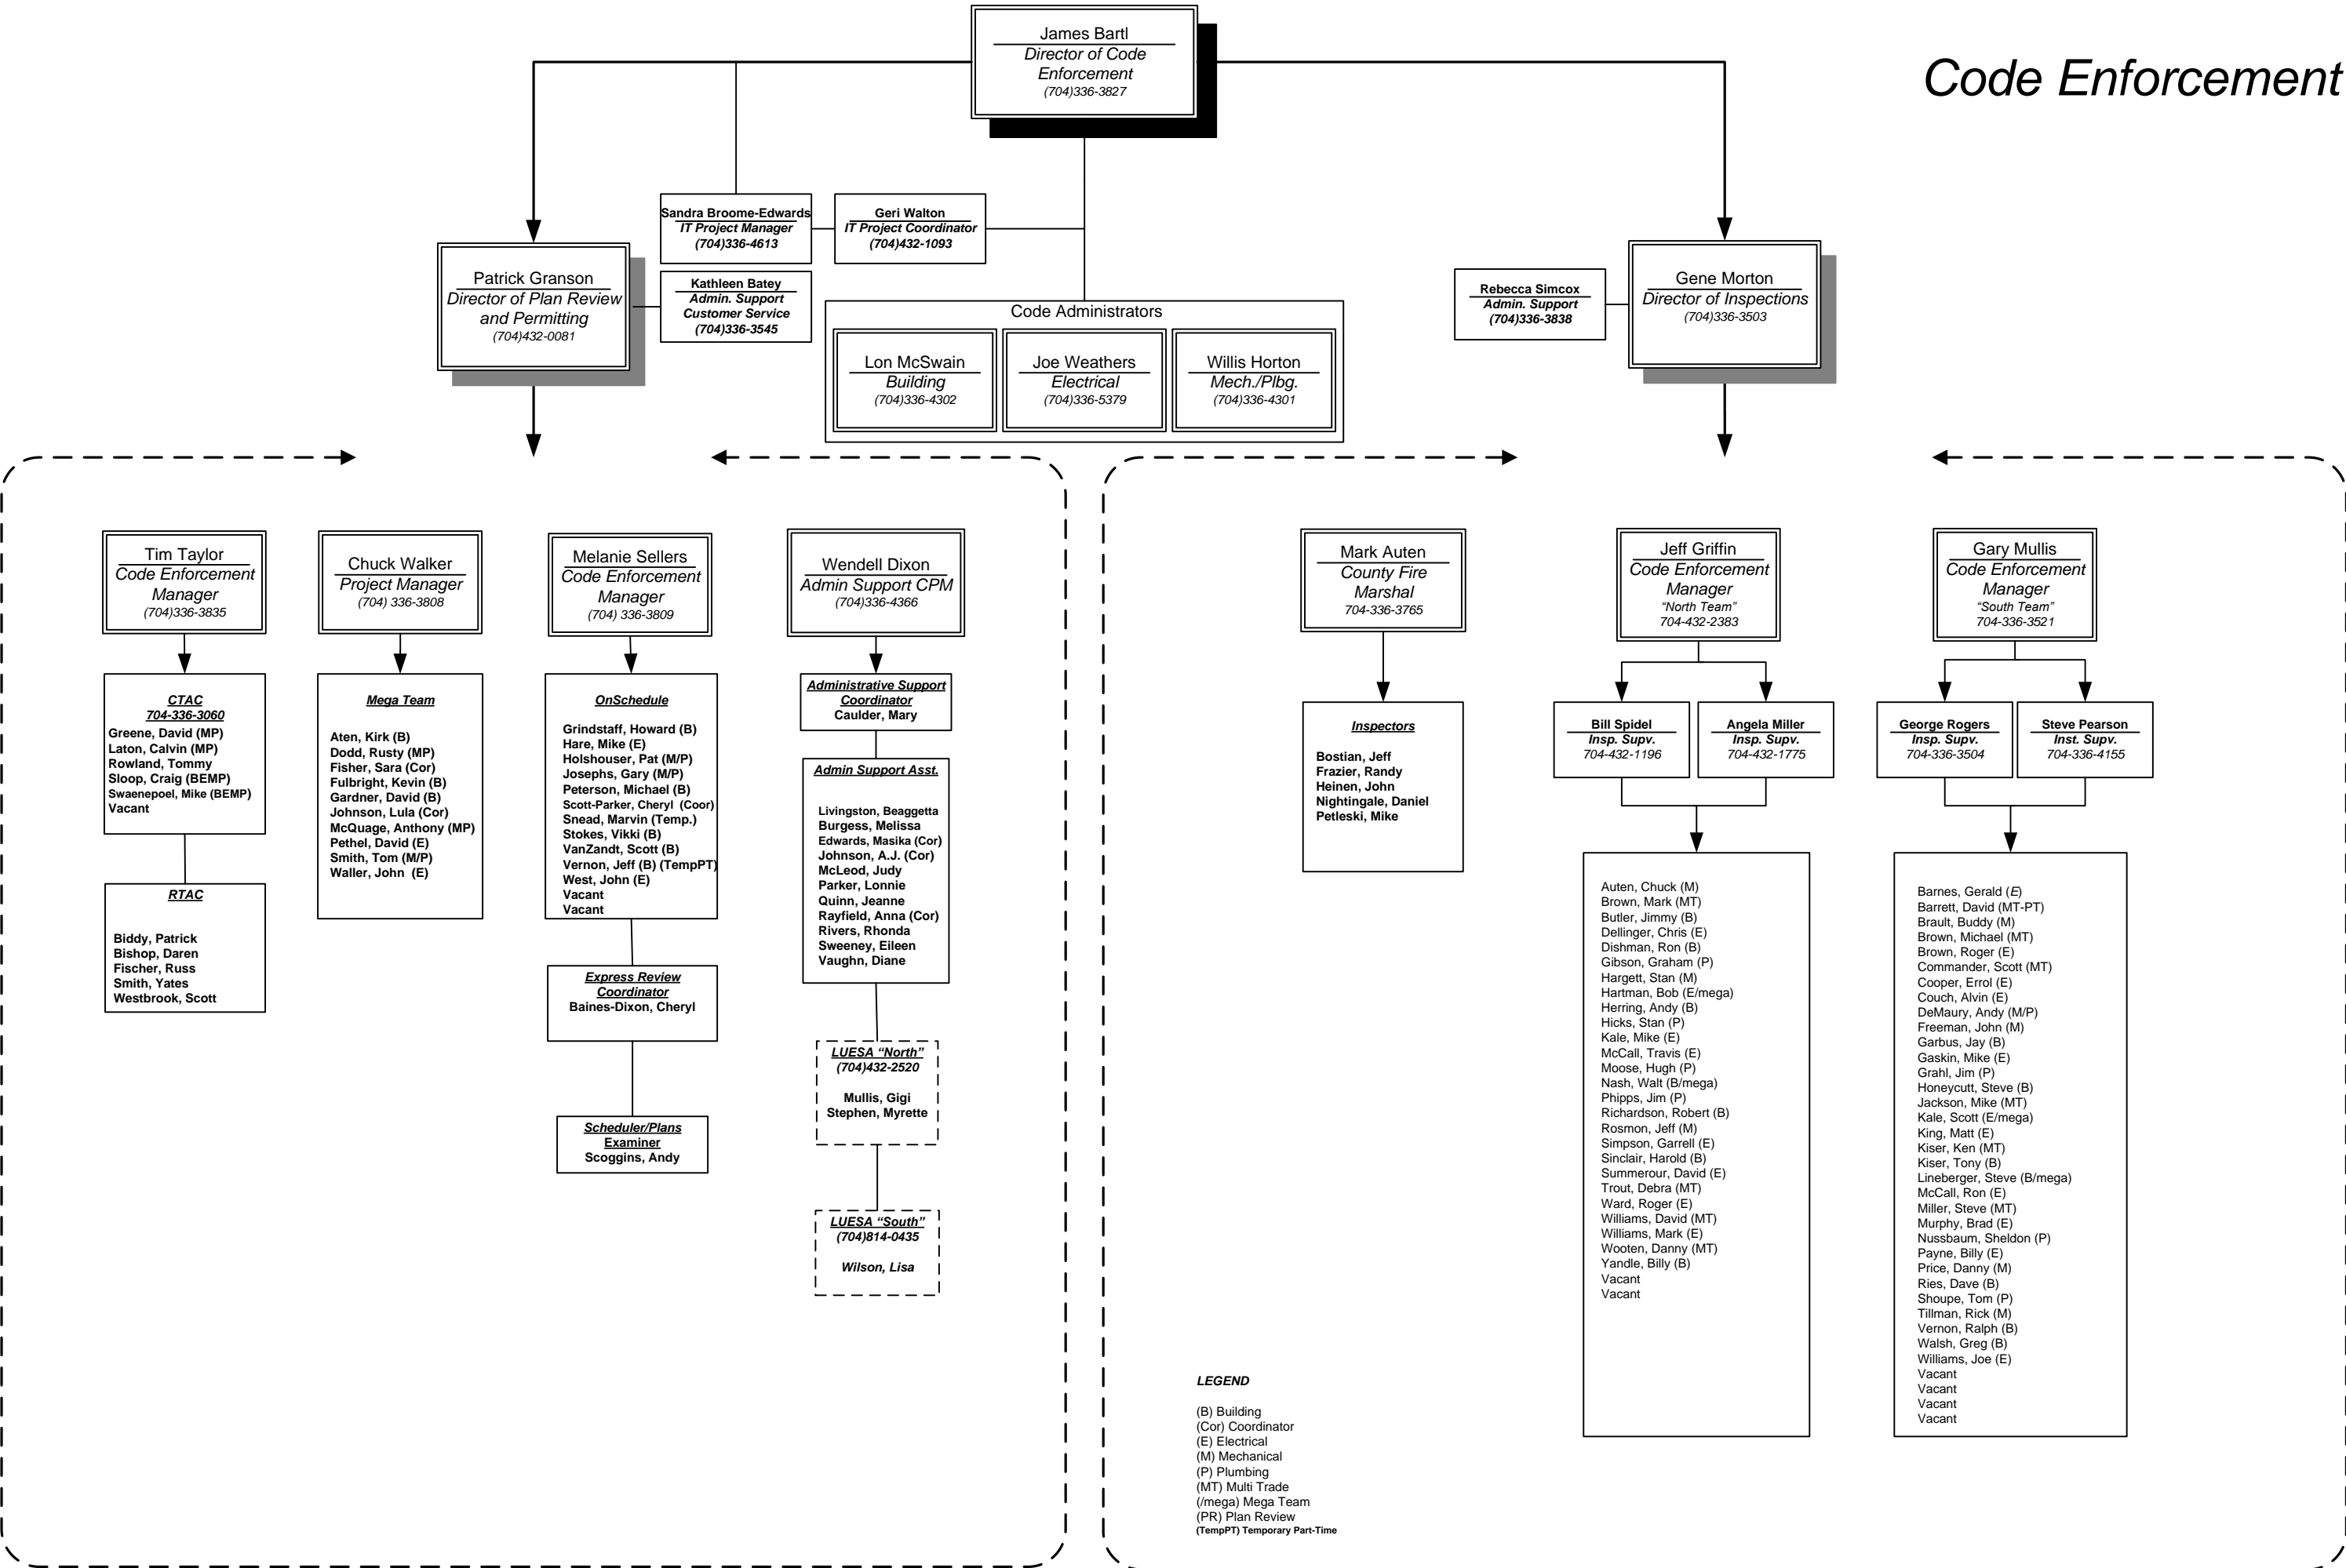

# Code Enforcement

**LEGEND**  
 (B) Building  
 (Cor) Coordinator  
 (E) Electrical  
 (M) Mechanical  
 (P) Plumbing  
 (MT) Multi Trade  
 (/mega) Mega Team  
 (PR) Plan Review  
 (TempPT) Temporary Part-Time