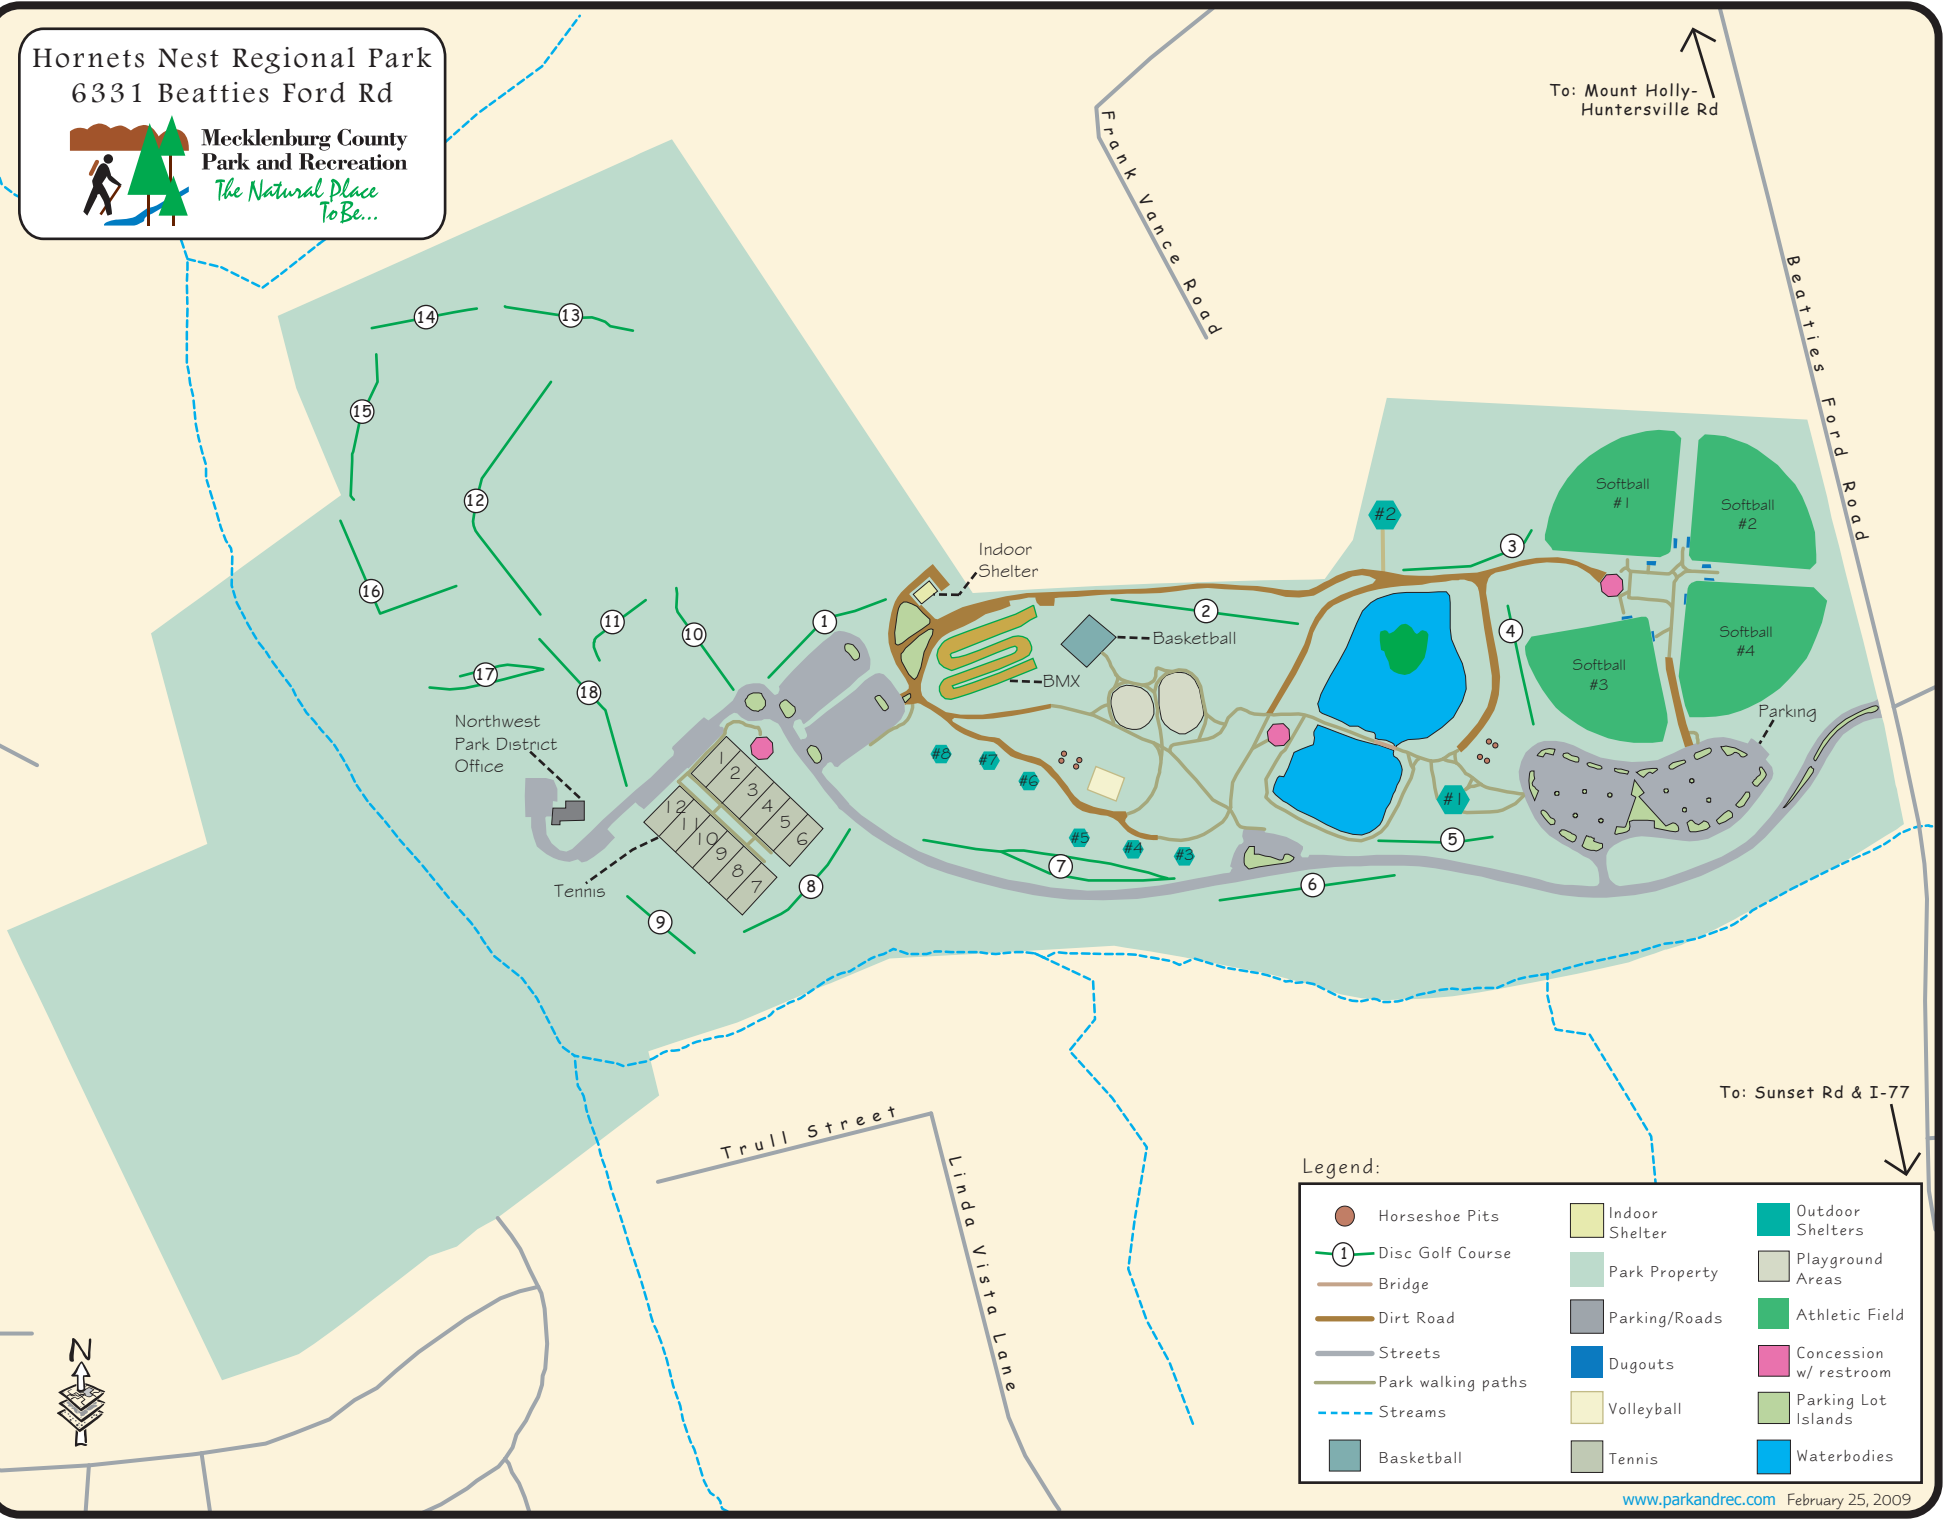

Hornets Nest Regional Park  
6331 Beatties Ford Rd

Mecklenburg County  
Park and Recreation  
*The Natural Place  
To Be...*

To: Mount Holly-  
Huntersville Rd

Legend:

Horseshoe Pits	Indoor Shelter	Outdoor Shelters
Disc Golf Course	Park Property	Playground Areas
Bridge	Parking/Roads	Athletic Field
Dirt Road	Dugouts	Concession w/ restroom
Streets	Volleyball	Parking Lot Islands
Park walking paths	Tennis	Waterbodies
Streams		
Basketball		