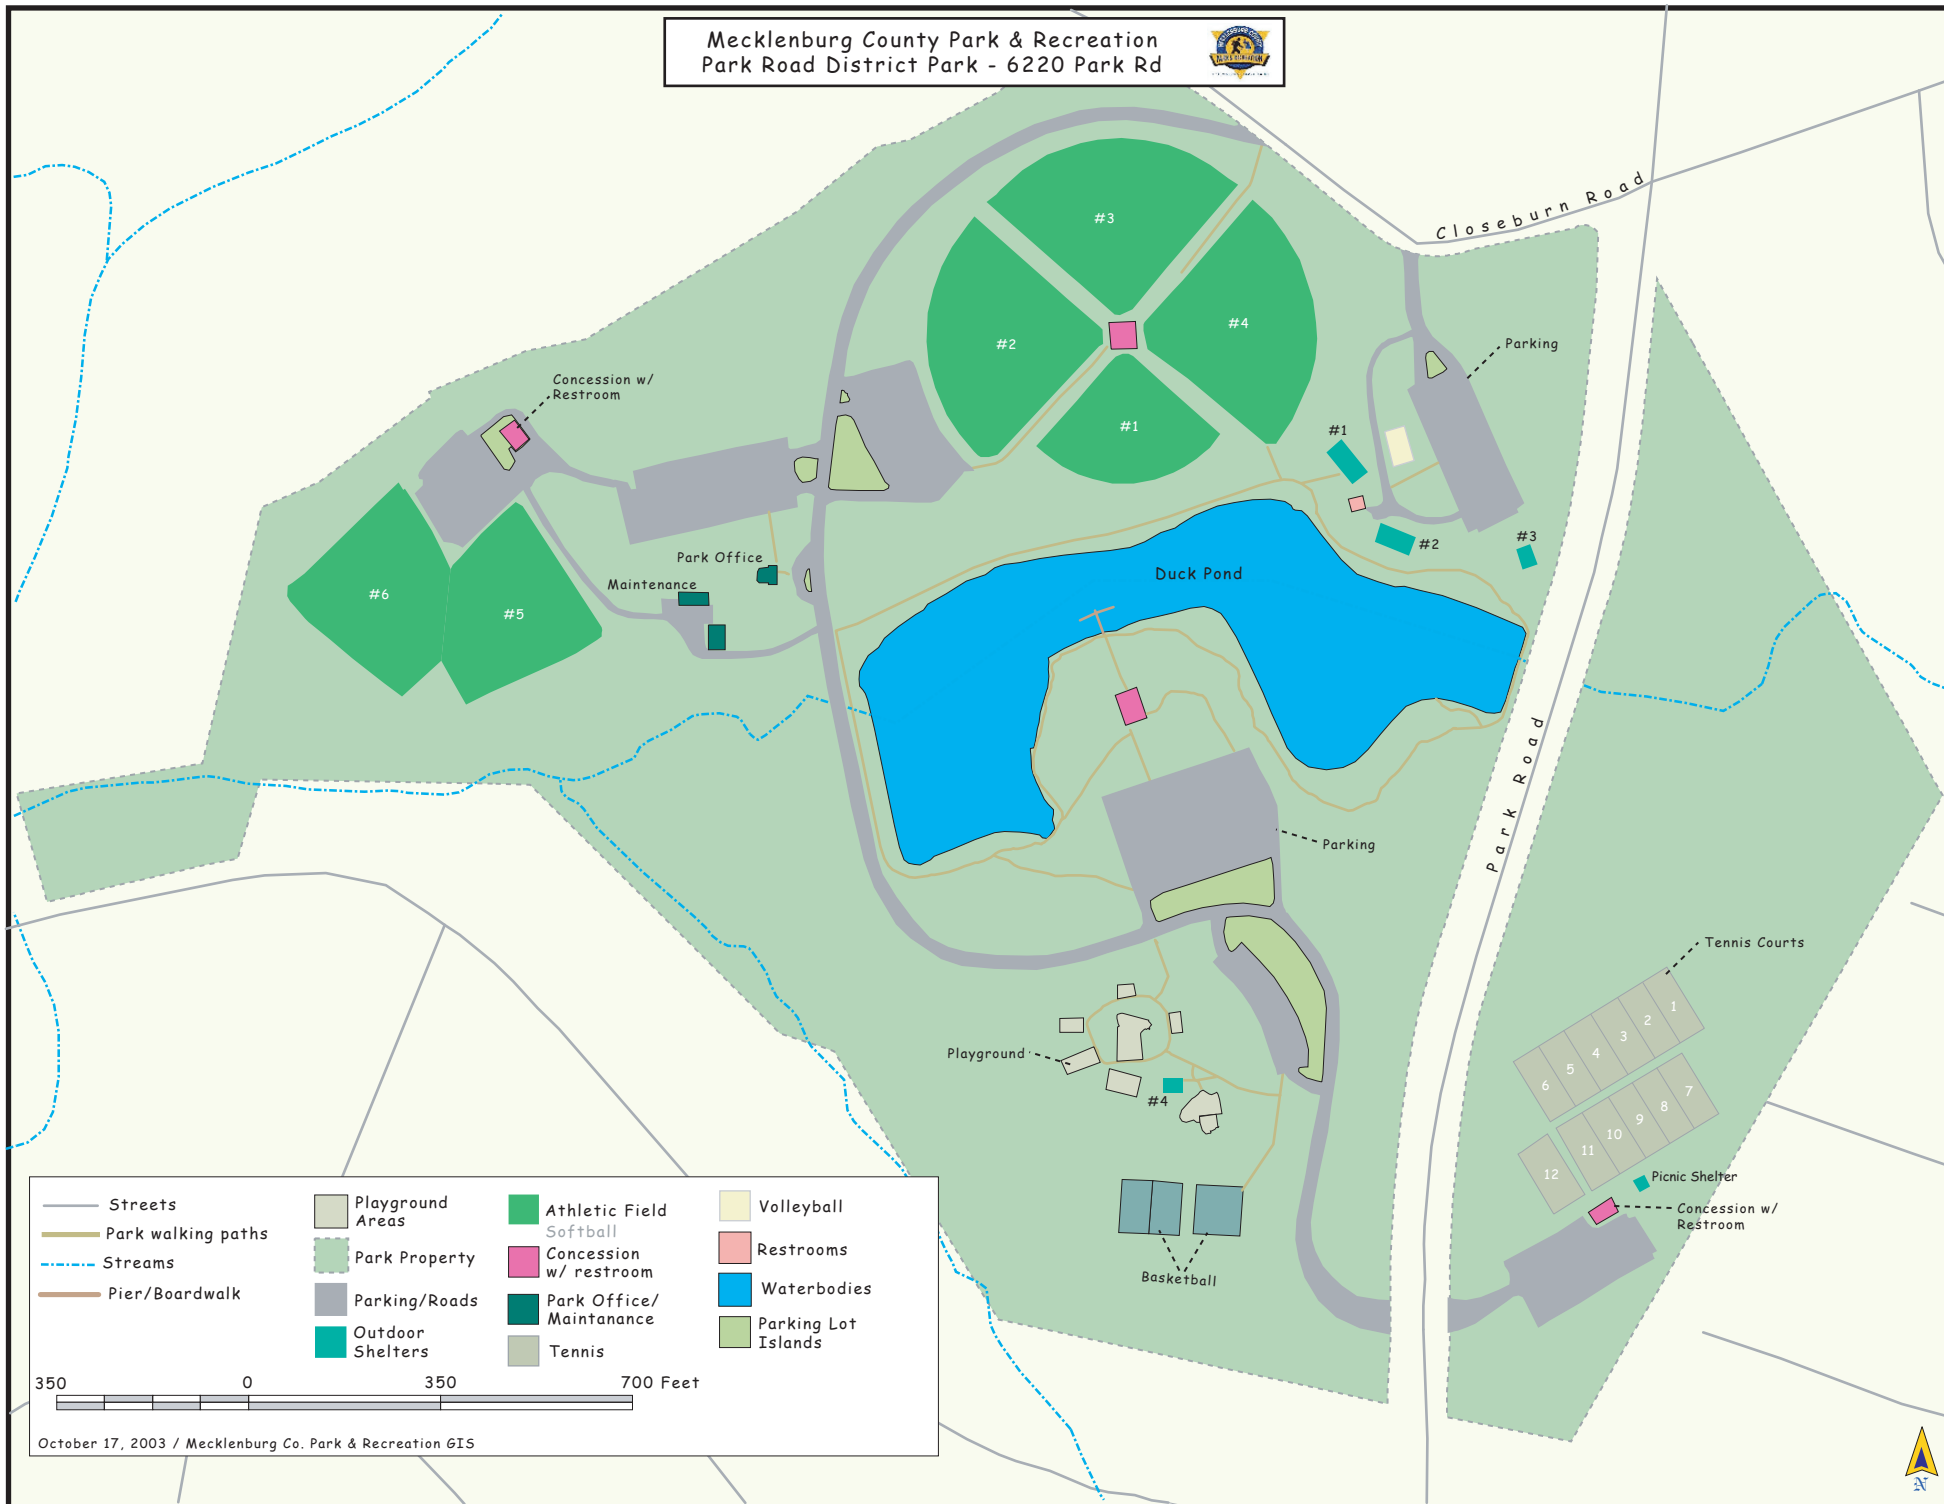

Mecklenburg County Park & Recreation  
Park Road District Park - 6220 Park Rd

Streets	Playground Areas	Athletic Field Softball	Volleyball
Park walking paths	Park Property	Concession w/ restroom	Restrooms
Streams	Parking/Roads	Park Office/Maintenance	Waterbodies
Pier/Boardwalk	Outdoor Shelters	Tennis	Parking Lot Islands

350 0 350 700 Feet

October 17, 2003 / Mecklenburg Co. Park & Recreation GIS