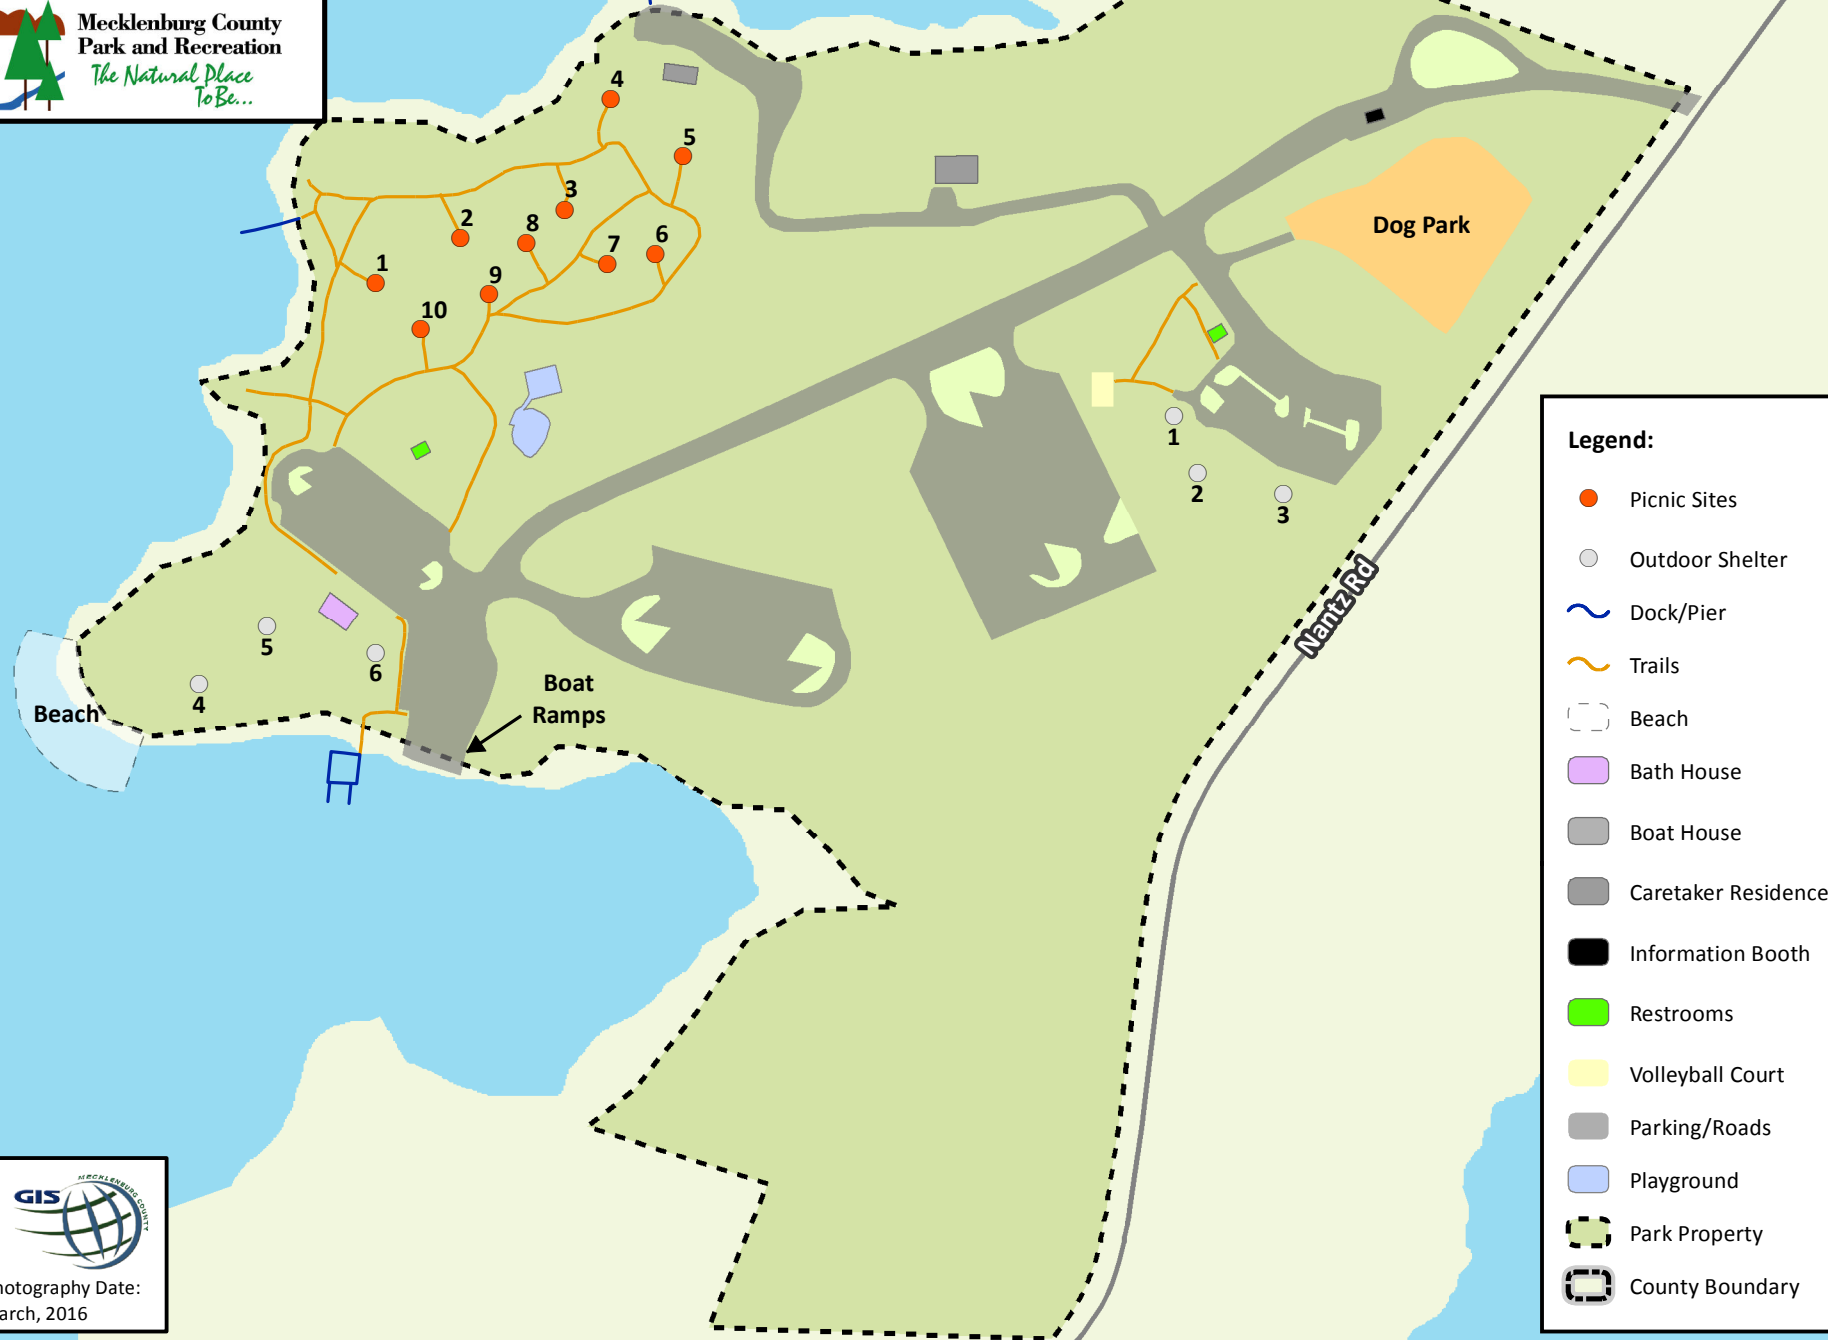

# Ramsey Creek Community Park

Mecklenburg County  
Park and Recreation  
*The Natural Place  
To Be...*

**Legend:**

- Picnic Sites
- Outdoor Shelter
- ~ Dock/Pier
- Trails
- Beach
- Bath House
- Boat House
- Caretaker Residence
- Information Booth
- Restrooms
- Volleyball Court
- Parking/Roads
- Playground
- Park Property
- County Boundary

**GIS** MECKLENBURG COUNTY

Aerial Photography Date:  
March, 2016