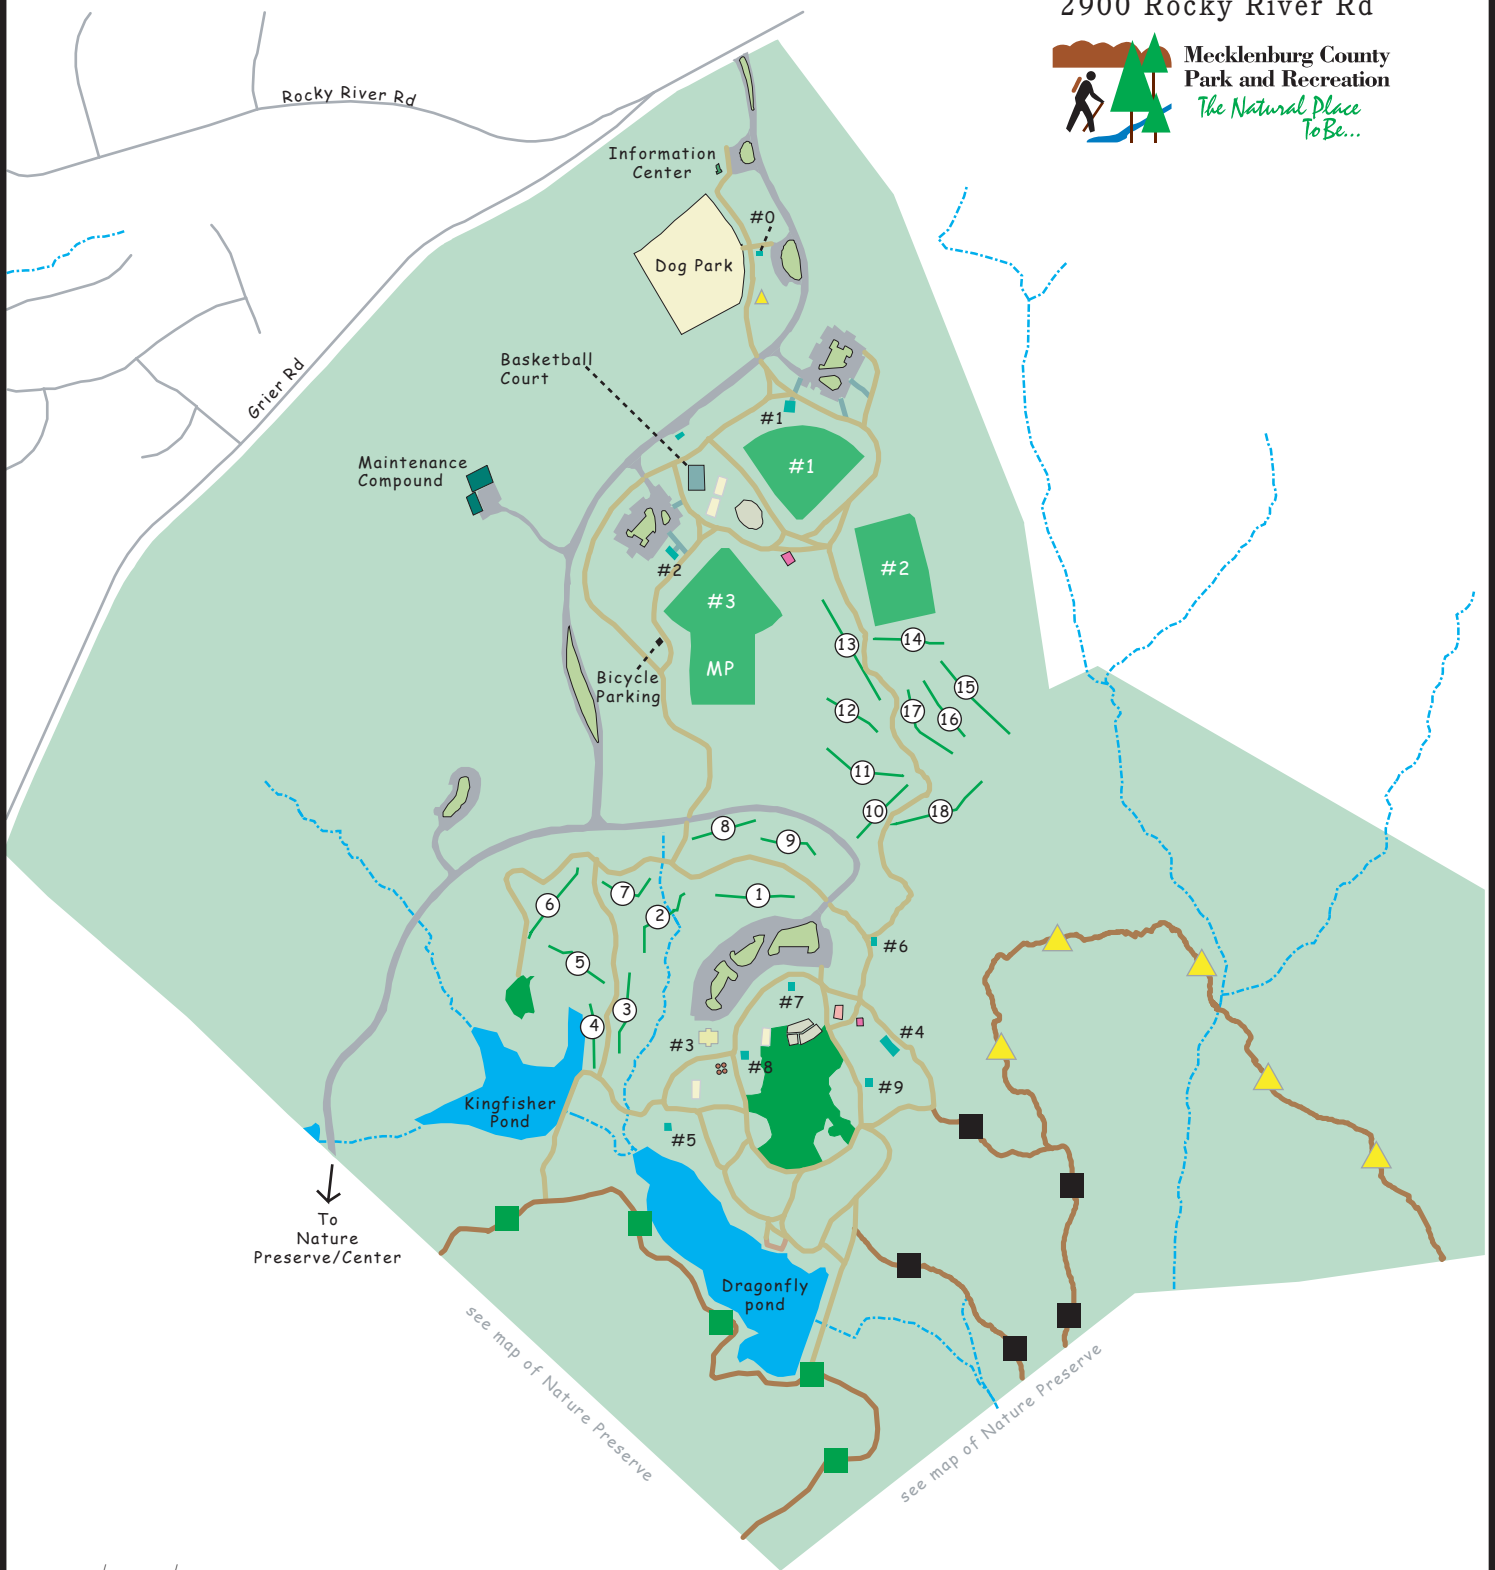

# Reedy Creek District Park 2900 Rocky River Rd

Mecklenburg County  
Park and Recreation  
*The Natural Place  
To Be...*

To  
Nature  
Preserve/Center

see map of Nature Preserve

see map of Nature Preserve

**Legend:**

Horseshoe Pits	Streets	Common Field	Indoor Shelter	Volleyball
Big Rock Pine	Park walking paths	Playground Areas	Athletic Field	Restrooms
Sassafras Trail	Disc Golf Course	Park Property	#1=Softball	Waterbodies
Sierra Loop Trail	Streams	Parking/Roads	#2=Soccer	Parking Lot Islands
Dragonfly Pond Trail	Boardwalk	Outdoor Shelters	#3=Softball	
			Concession w/ restroom	
			MP=Multi-Purpose	