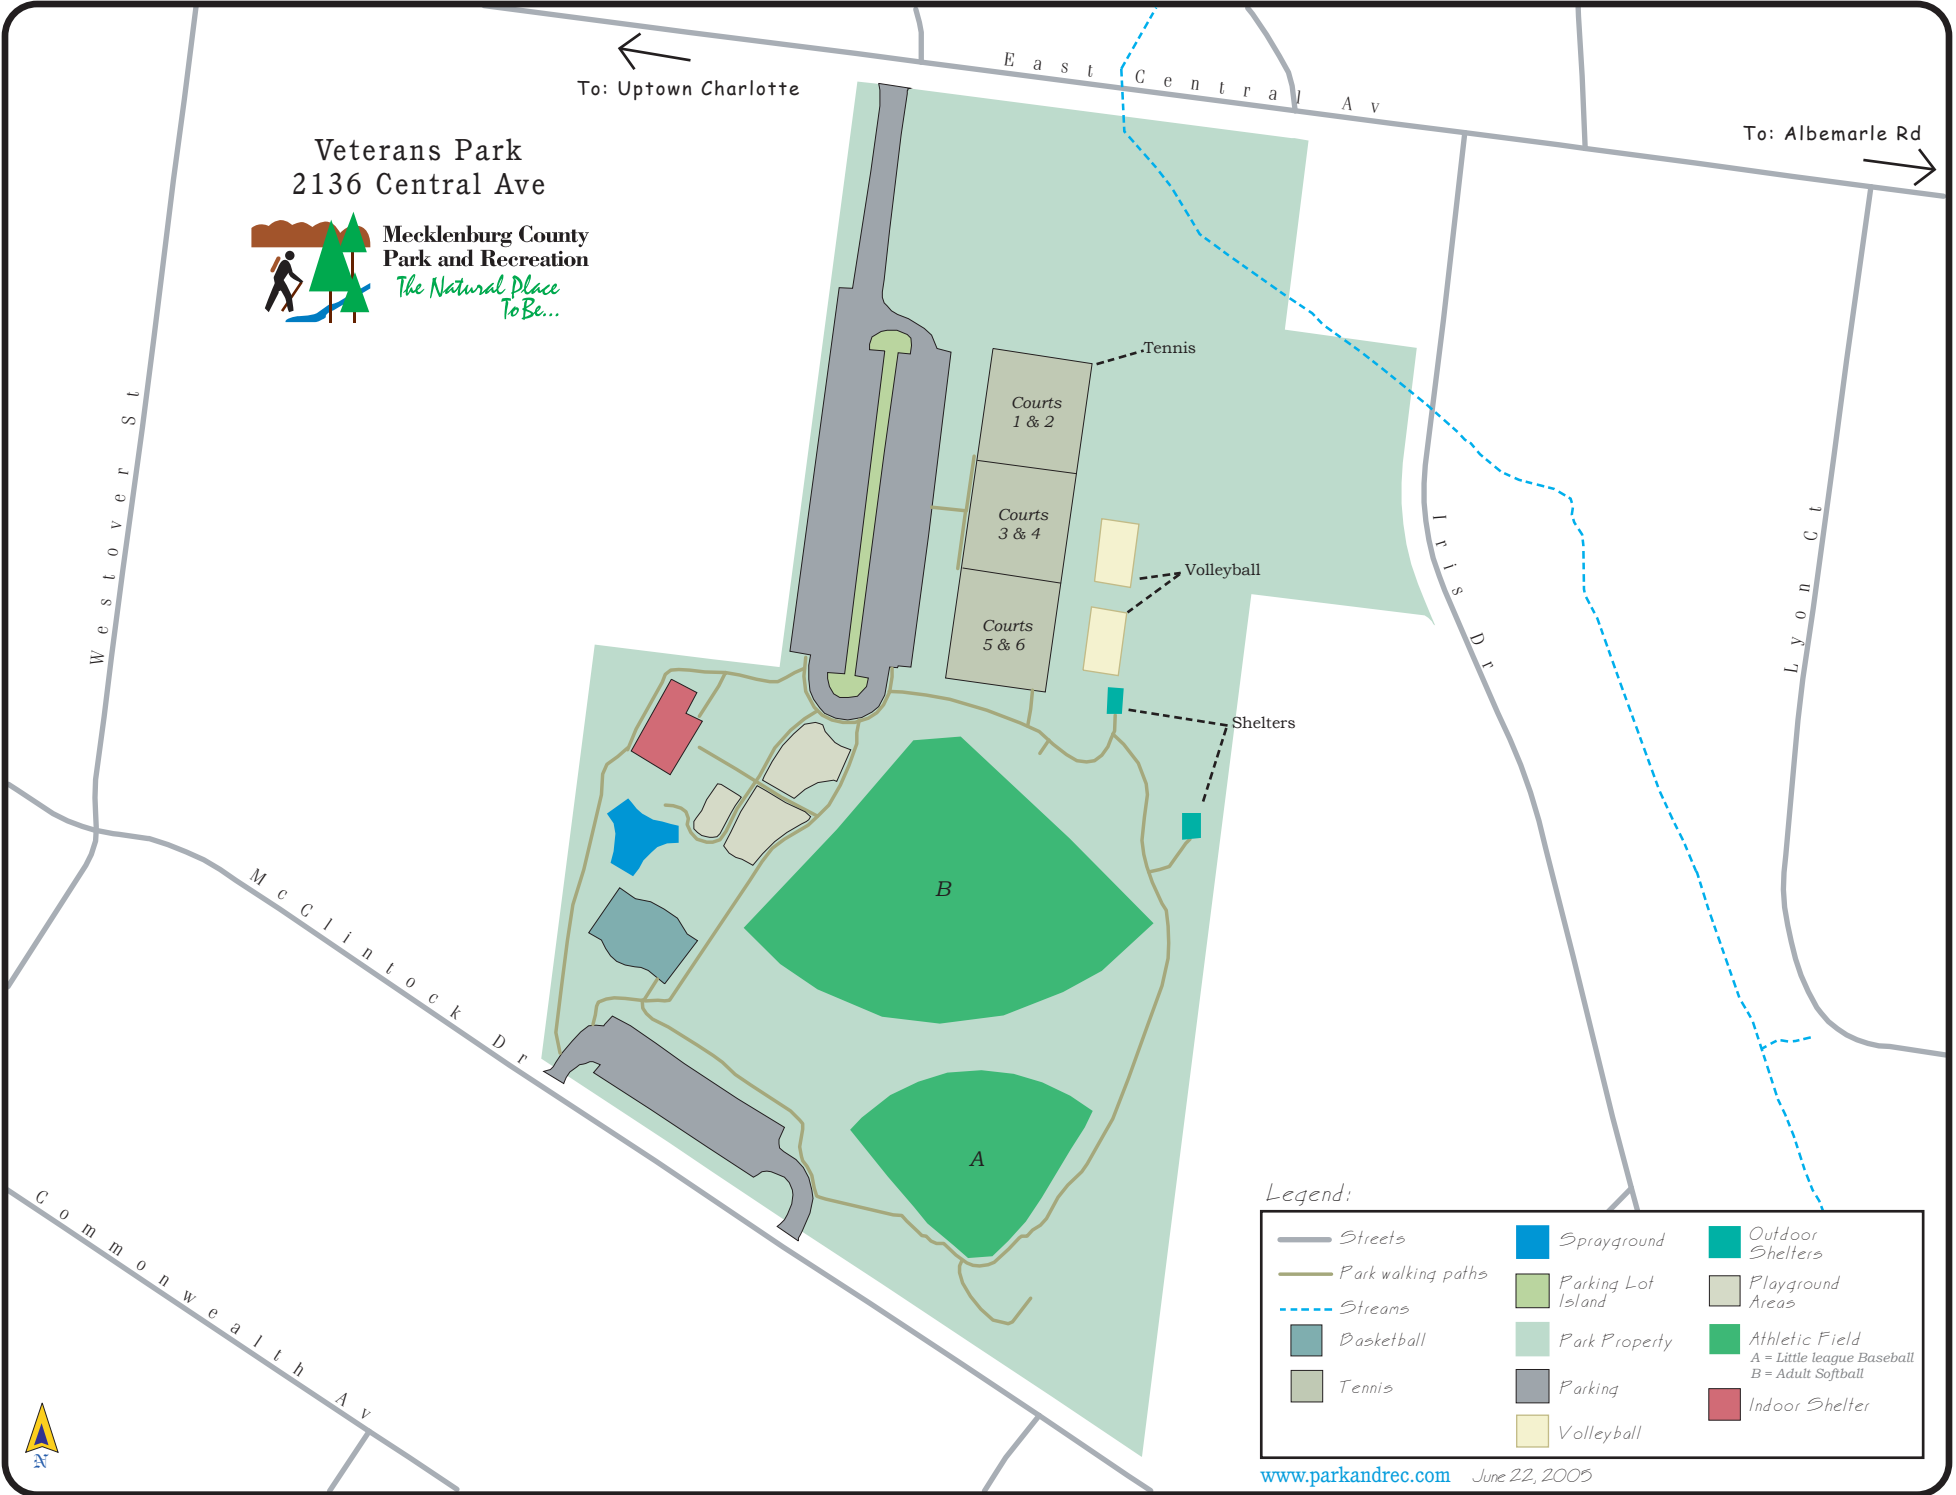

Veterans Park  
2136 Central Ave

Mecklenburg County  
Park and Recreation  
*The Natural Place  
To Be...*

To: Uptown Charlotte

To: Albemarle Rd

Legend:

Streets	Sprayground	Outdoor Shelters
Park walking paths	Parking Lot Island	Playground Areas
Streams	Park Property	Athletic Field
Basketball	Parking	<small>A = Little league Baseball</small>
Tennis	Volleyball	<small>B = Adult Softball</small>
		Indoor Shelter